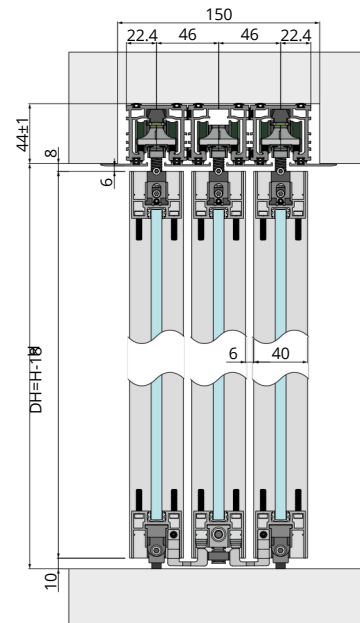

CONCEALED MOUNTING

**2+1 or 3+0
Similar
Parameters**