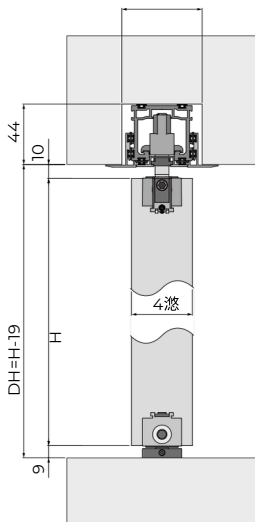

opk PERFECT W/FW/FD PIVOT DOOR

Technical Drawing

	Door weight	Door width	Door thickness	Glass/Wooden thickness
W	≤80	600-1600	45	-
FW	≤80	600-1600	46.5	5
FD	≤80	600-1600	46.5	5