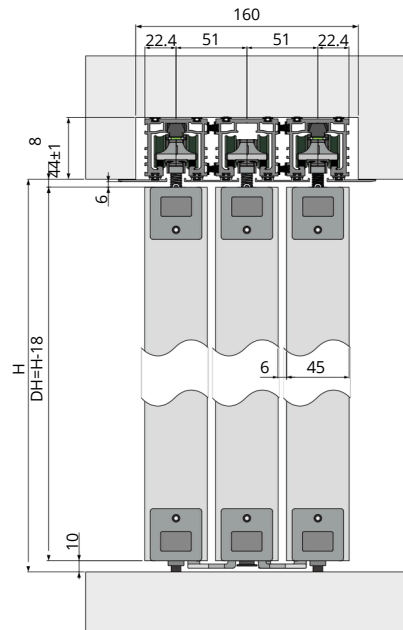

CONCEALED MOUNTING

**2+1 or 3+0
Similar
Parameters**