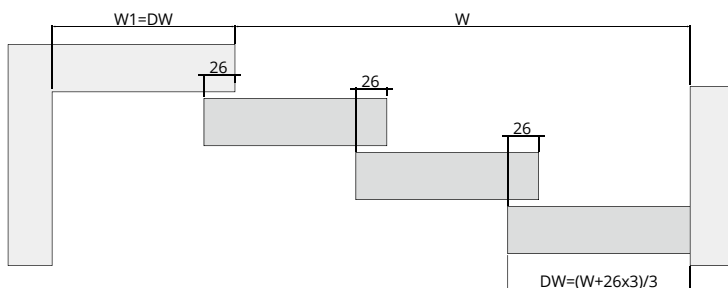

opk PERFECT W/FW/ FD 3 DOORS

	Door weight	Door width	Door thickness	Glass/Wooden thickness
W	≤60	≥600	45	-
FW	≤60	≥600	46.5	5
FD	≤60	≥600	46.5	5

Technical Drawing

**2+1 or 3+0
Similar
Parameters**

**Three Stacking
Doors or 2+1**

3+0