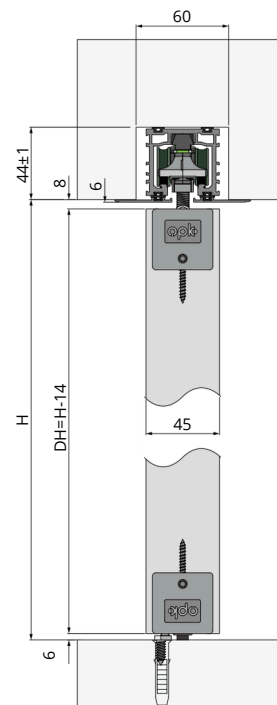

CONCEALED MOUNTING