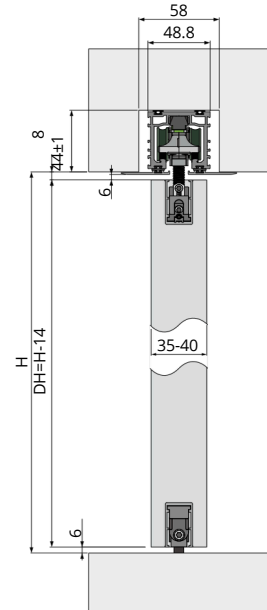

CONCEALED MOUNTING