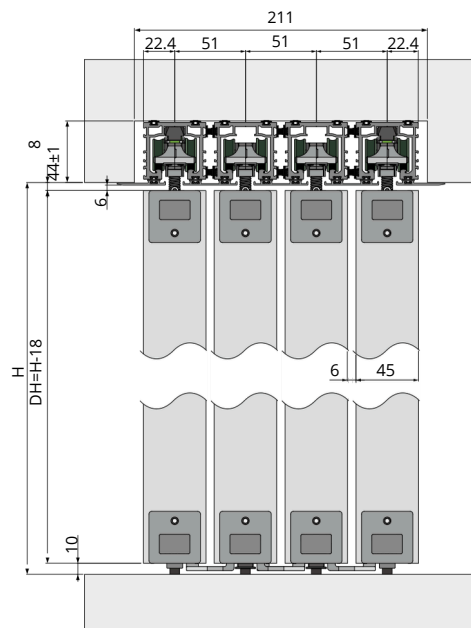

## Technical Drawing

	Door weight	Door width	Door thickness	Glass/Wooden thickness
W	≤60	≥600	45	-
FW	≤60	≥600	46.5	5
FD	≤60	≥600	46.5	5

**SURFACE MOUNTING**

**3+1  
Similar  
Parameters**

**CONCEALED MOUNTING**