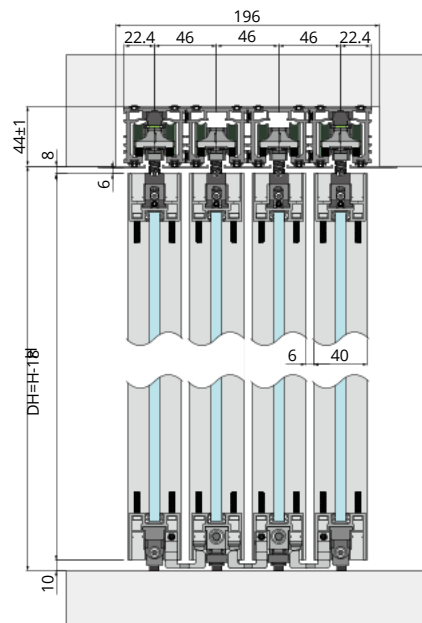

CONCEALED MOUNTING