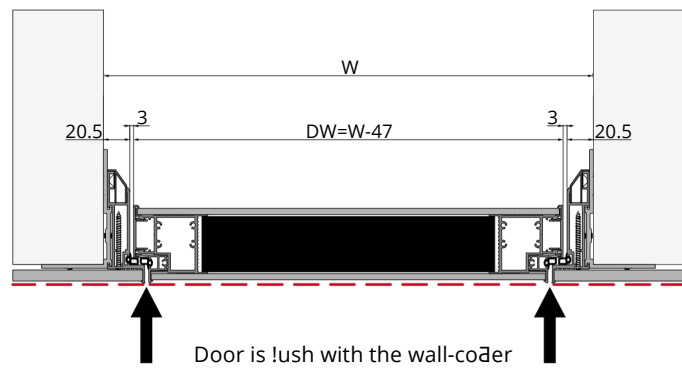

opkDE FW SWING DOOR WITH CONCEALED DOOR OPENING FRAME

Technical Drawing

	Door weight	Door width	Door thickness	Wooden thickness
FW	≤80	≥800	62	5