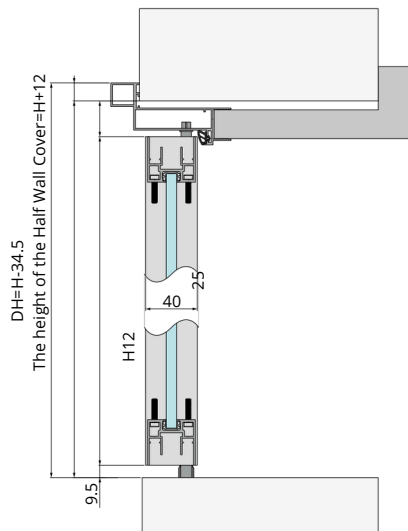

opk PERFECT **FG** SWING DOOR

Technical Drawing

	Door weight	Door width	Door thickness	Glass thickness
FG	≤80	≥800	40	8-11