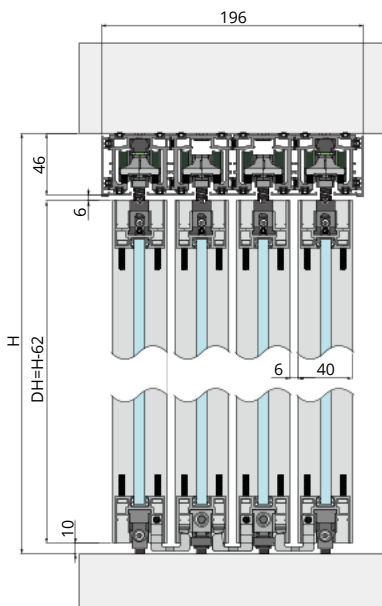

opk PERFECT FG 4 DOORS

	Door weight	Door width	Door thickness	Glass thickness
FG	≤60	≥600	40	8-11

Technical Drawing

SURFACE MOUNTING