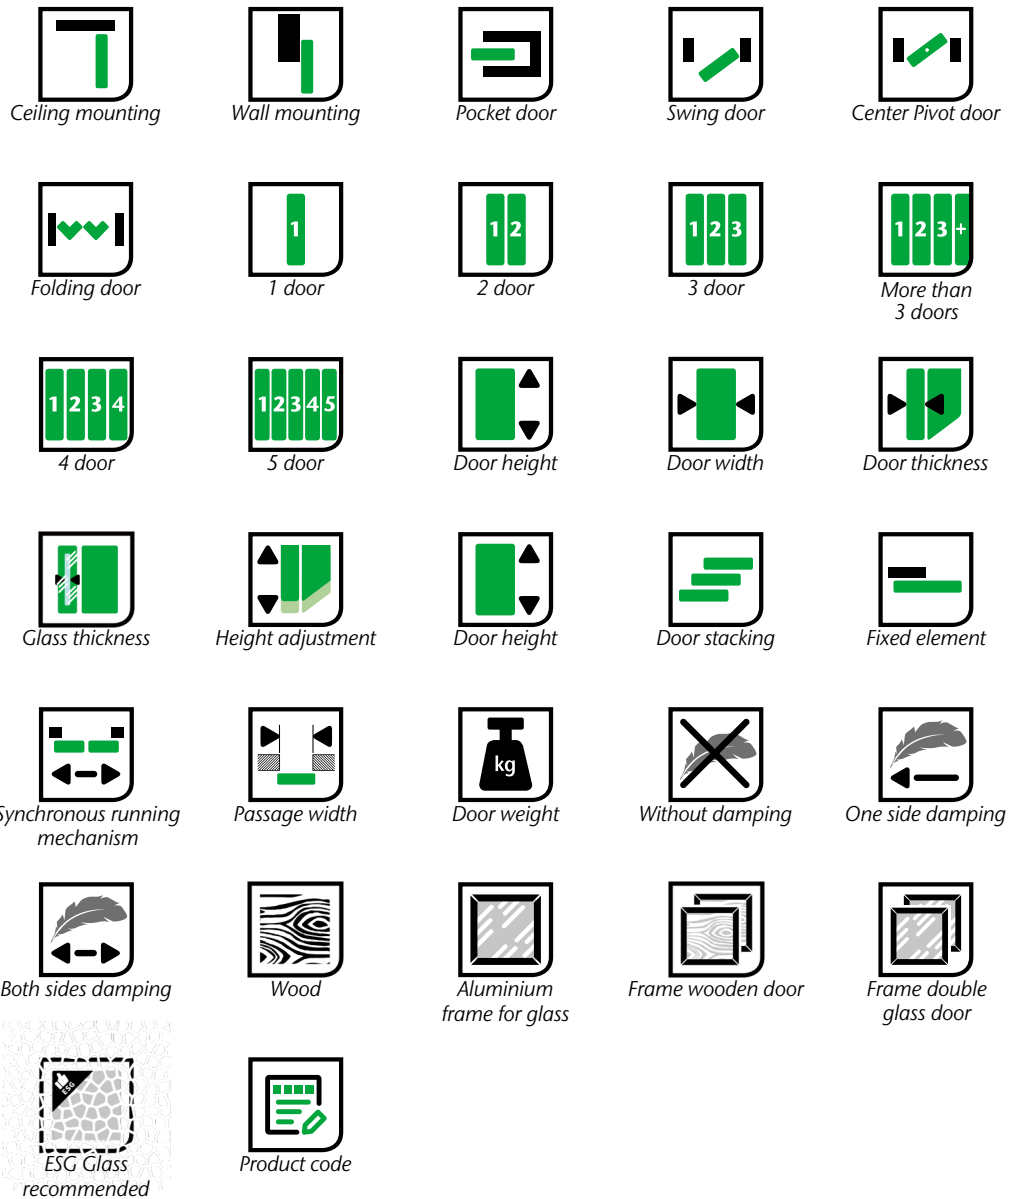

SLIDING DOOR OPTIONS