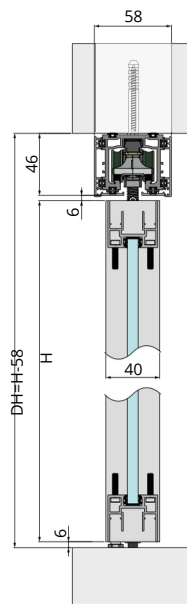

opk PERFECT FG1 DOOR

	Door weight	Door width	Door thickness	Glass thickness
FG	≤80	≥600	40	8-11

Technical Drawing