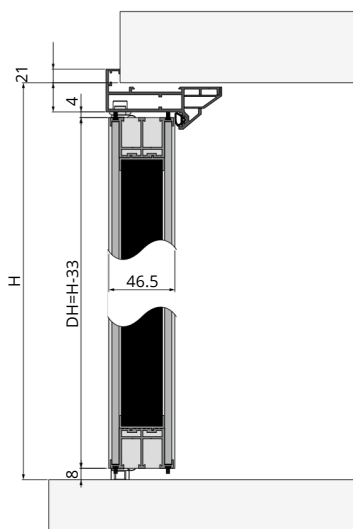

opkDE **FW** SWING DOOR WITH EXPOSED DOOR OPENING FRAME

Technical Drawing

	Door weight	Door width	Doorthickness	Wooden thickness
FW	≤80	≥800	46.5	5