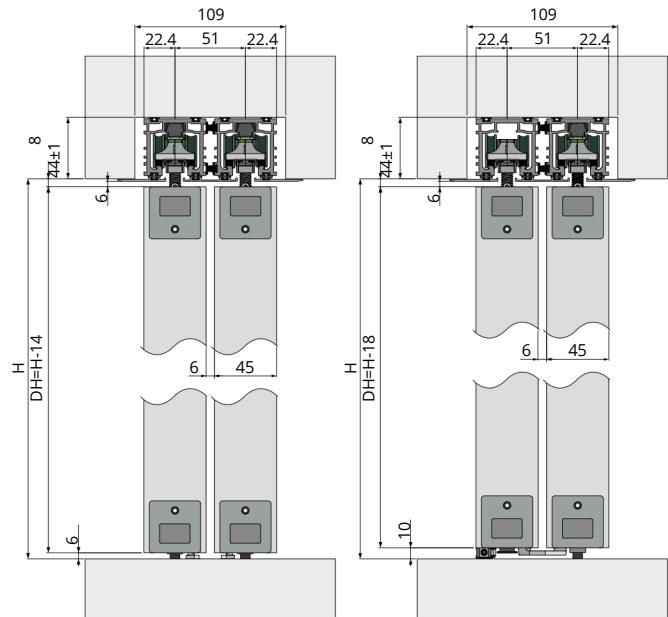

opk PERFECT W/FW/FD 2 DOORS

Technical Drawing

	Door weight	Door width	Door thickness	Glass thickness
W	-	≥600	45	-
FW		≥600	46.5	5
FD		≥600	46.5	5

Overlap 2 Doors ≤80
2+0 Stacking Doors ≤60

SURFACE MOUNTING

CONCEALED MOUNTING

Overlap 2 Doors

2+0 Stacking Doors

Overlap
2 Door