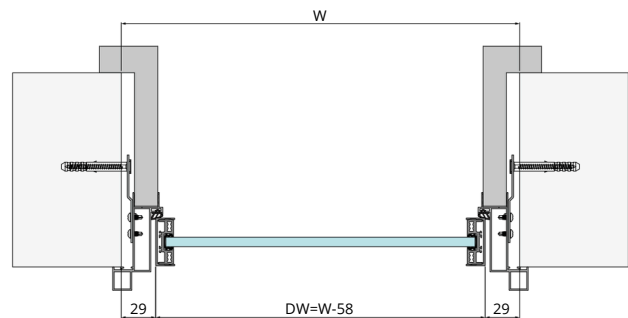

opk PERFECT **FG** SWING DOOR

Technical Drawing

	Door weight	Door width	Door thickness	Glass thickness
FG	≤80	≥800	40	8-11