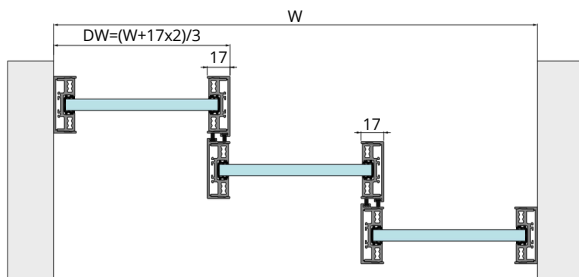

**Three Stacking
Doors or 2+1**