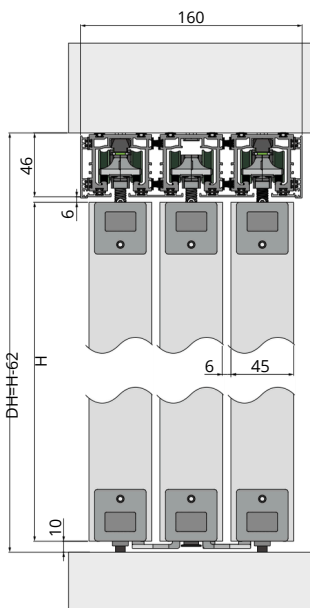

opk PERFECT W/FW/ FD 3 DOORS

	Door weight	Door width	Door thickness	Glass/Wooden thickness
W	≤60	≥600	45	-
FW	≤60	≥600	46.5	5
FD	≤60	≥600	46.5	5

Technical Drawing

SURFACE MOUNTING