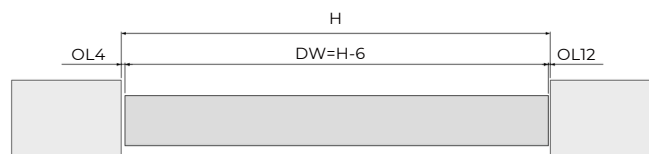

Technical Drawing

	Door weight	Door width	Door thickness	Glass/Wooden thickness
W	≤80	600-1200	45	-
FW	≤80	600-1200	46.5	5
FD	≤80	600-1200	46.5	5