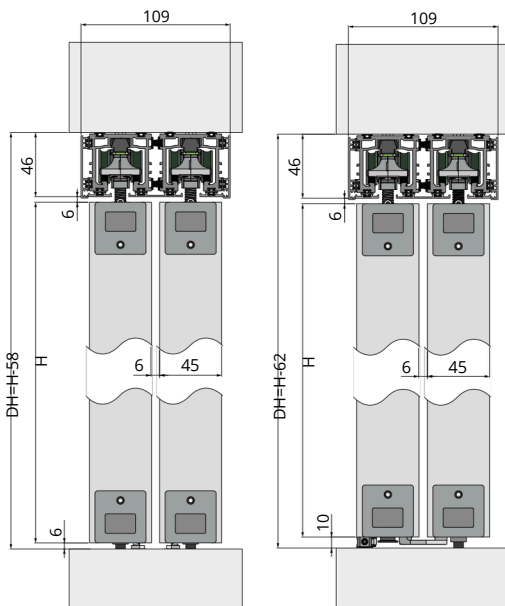

opk PERFECT W/FW/FD 2 DOORS

Technical Drawing

	Door weight	Door width	Door thickness	Glass thickness
W	-	≥600	45	-
FW		≥600	46.5	5
FD		≥600	46.5	5

Overlap 2 Doors ≤80
2+0 Stacking Doors ≤60

SURFACE MOUNTING

CONCEALED MOUNTING

Overlap 2 Doors

2+0 Stacking Doors

Overlap
2 Door