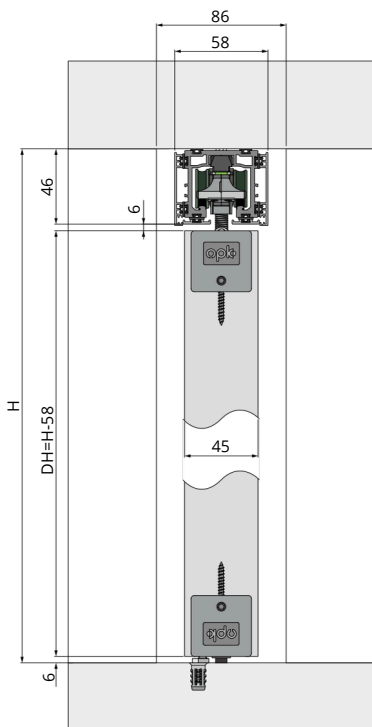

opk PERFECT W/FW/ FD POCKET DOOR

	Door weight	Door width	Door thickness	Glass/Wooden thickness
W	≤60	≥630	45	-
FW	≤60	≥630	46.5	5
FD	≤60	≥630	46.5	5

Technical Drawing

SURFACE MOUNTING