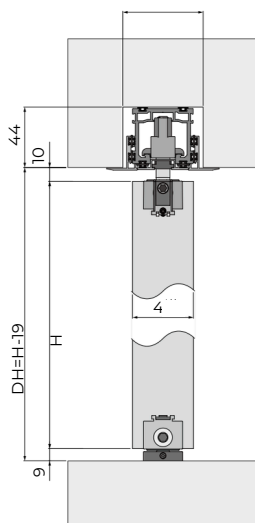

opk PERFECT W/FW/ FD ECCENTRIC PIVOT DOOR

Technical Drawing

	Door weight	Door width	Door thickness	Glass/Wooden thickness
W	≤80	600-1200	45	-
FW	≤80	600-1200	46.5	5
FD	≤80	600-1200	46.5	5