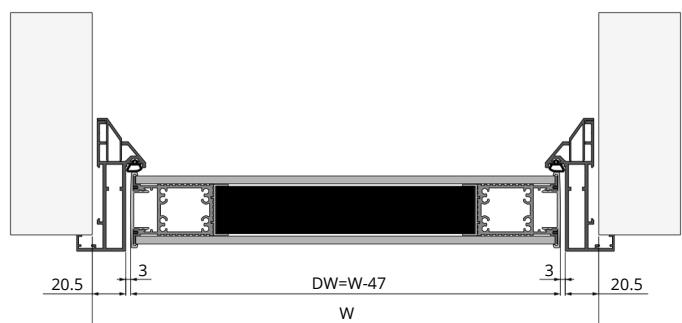

opkDE **FW** SWING DOOR WITH EXPOSED DOOR OPENING FRAME

Technical Drawing

	Door weight	Door width	Doorthickness	Wooden thickness
FW	≤80	≥800	46.5	5