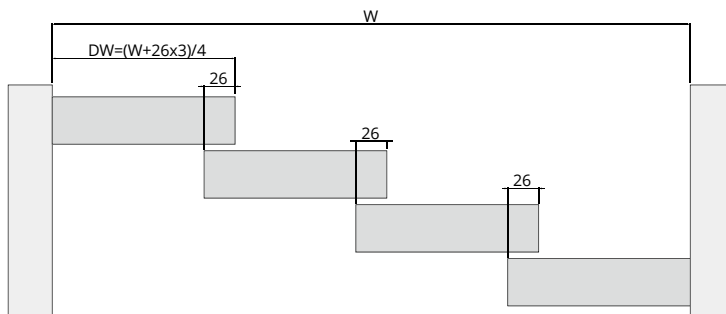

**3+1
Similar
Parameters**