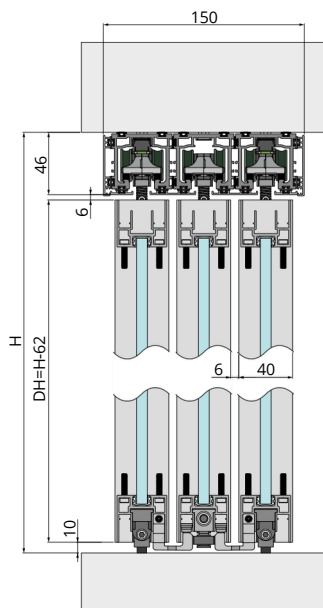

opk PERFECT FG 3 DOORS

	Door weight	Door width	Door thickness	Glass thickness
FG	≤60	≥600	40	8-11

Technical Drawing

SURFACE MOUNTING