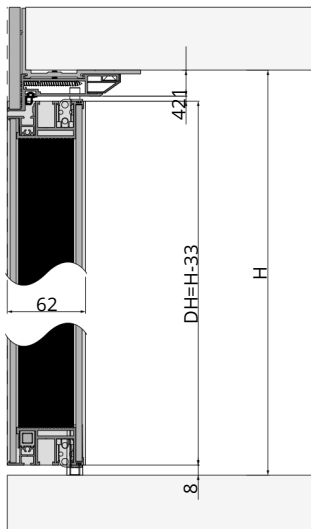

opkDE FW SWING DOOR WITH CONCEALED DOOR OPENING FRAME

Technical Drawing

	Door weight	Door width	Door thickness	Wooden thickness
FW	≤80	≥800	62	5