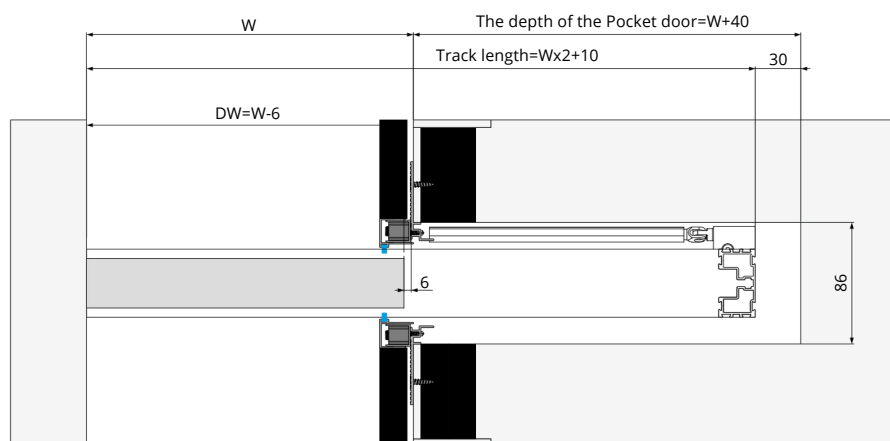

CONCEALED MOUNTING