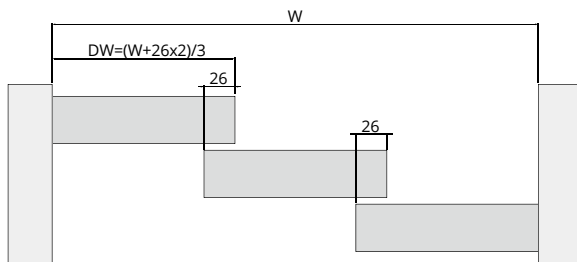

**Three Stacking
Doors or 2+1**