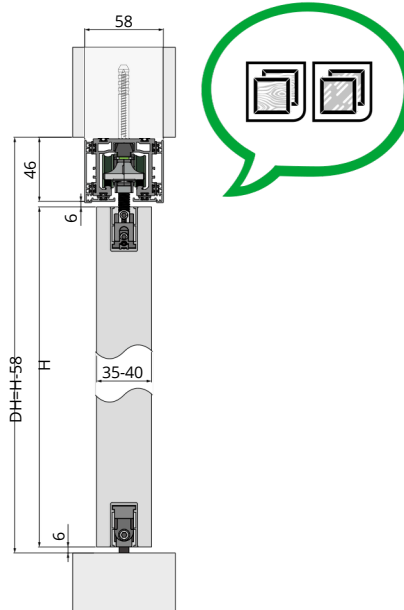

SURFACE MOUNTING