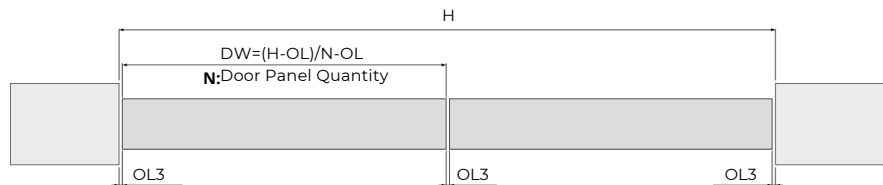

opk PERFECT W/FW/FD PIVOT DOOR

Technical Drawing

	Door weight	Door width	Door thickness	Glass/Wooden thickness
W	≤80	600-1600	45	-
FW	≤80	600-1600	46.5	5
FD	≤80	600-1600	46.5	5